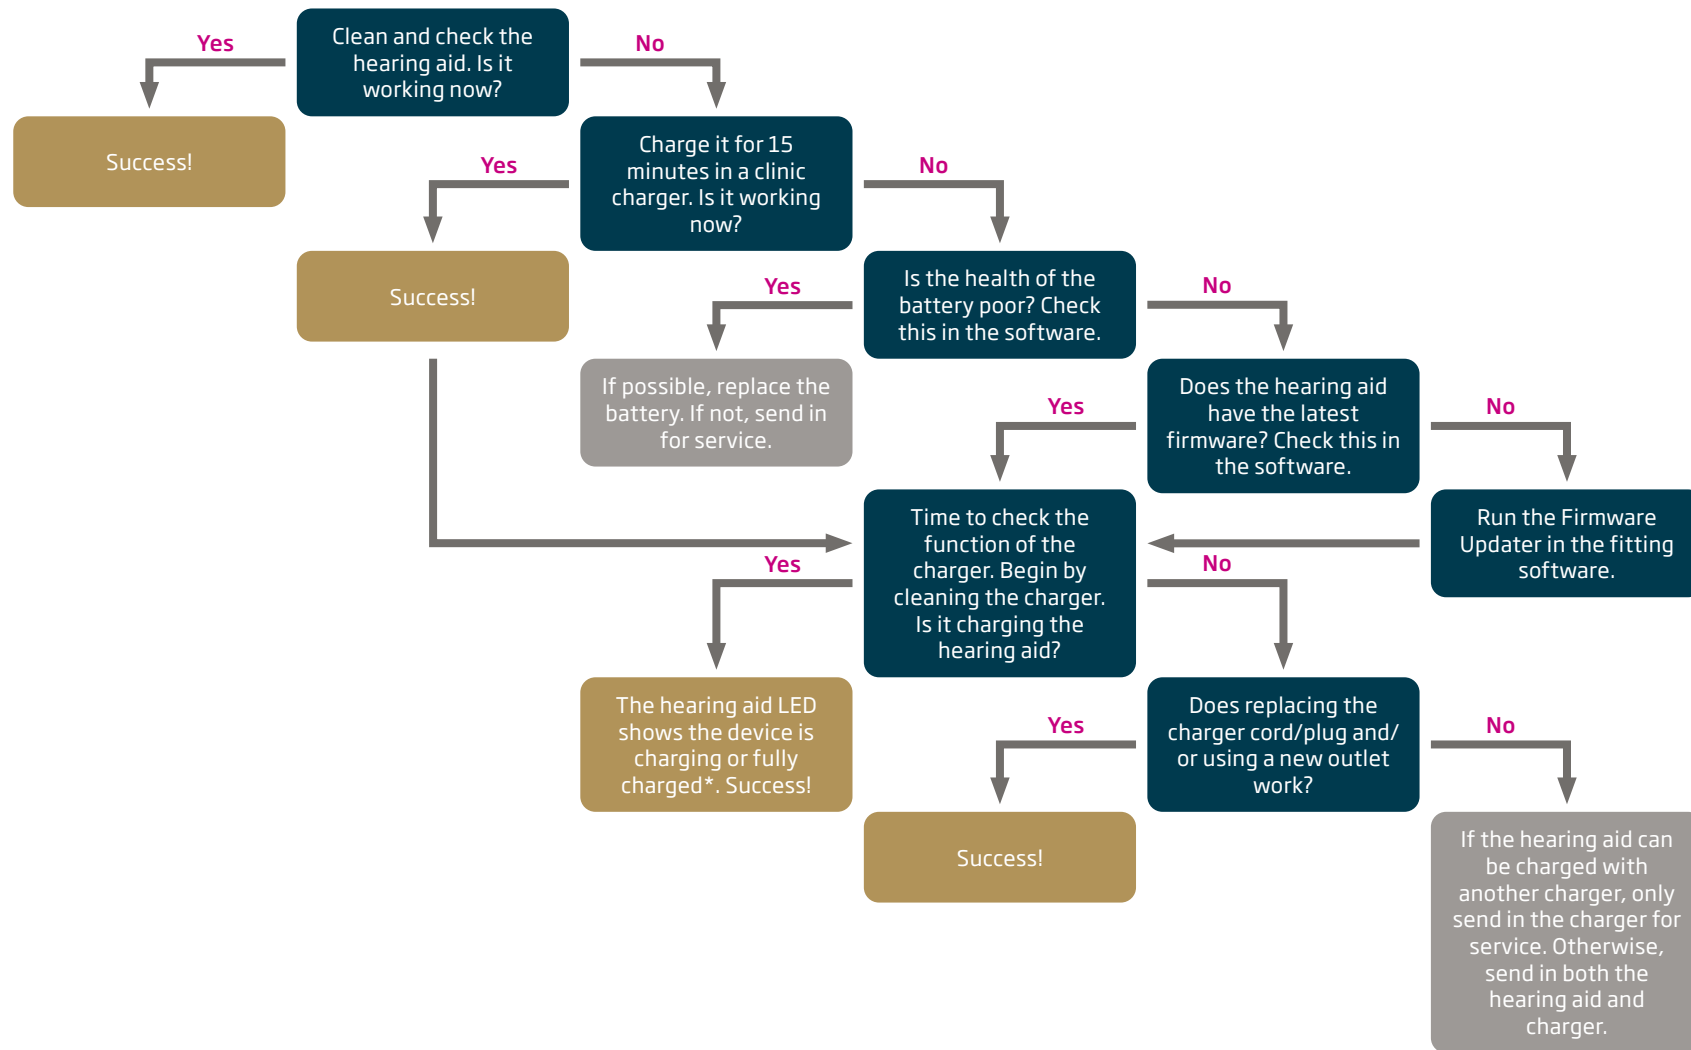

How to troubleshoot a rechargeable hearing aid

This flowchart guides you through troubleshooting a rechargeable hearing aid and its charger.

*Refer to the hearing aid or charger IFU for specific LED information